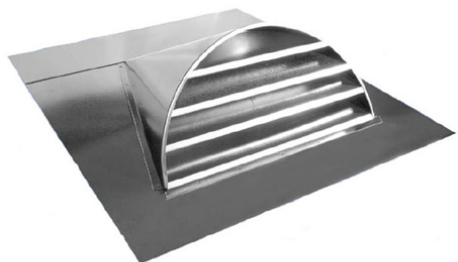

Fire & Ember Resistant Dormer Vents

VDR918 : VULCAN DORMER 9X18 HALF ROUND
: NFVA 57 SQ IN
: BASE SIZE 30" WIDE X 32" FRONT TO BACK

VDR1224 : VULCAN DORMER 12X24 HALF ROUND
: NFVA 98 SQ IN
: BASE SIZE 36" WIDE X 38.5" FRONT TO BACK

VDLR419 : VULCAN DORMER LOW RISE 12X24
: NFVA 62 SQ IN
: BASE SIZE 31" WIDE X 22.75" FRONT TO BACK

 **VULCAN VENT®**

Vulcan Dormer Vents	
DATE: 12/12/18	Louvered
VDR,VDLR	
Dormer/LowProfile (eyebrow)	