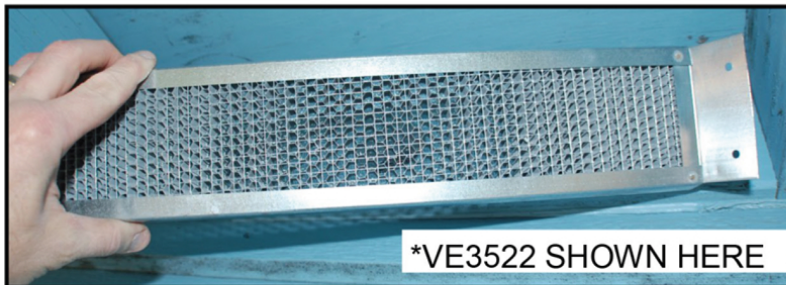

TOP VIEW—INSTALLED

*This dimension varies depending on how consistently the trusses are laid out.

 NEW CAL METALS INC. <small>FORMERLY SUNTER MFG</small>	3.5" x 14" Vulcan Eave Vent	
	DATE: 12/12/18	V1.1
	Model#: VE3514	
	Installation Instructions	