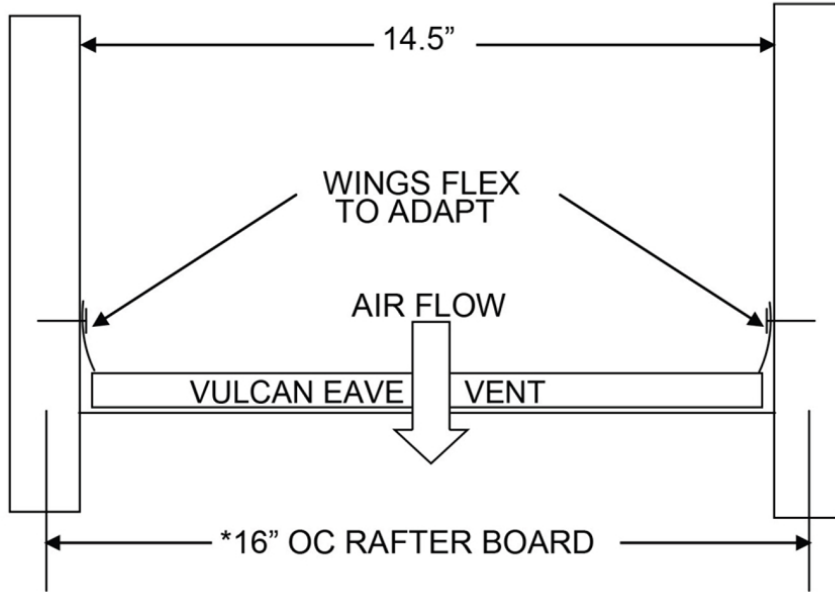

TOP VIEW—INSTALLED

*This dimension varies depending on how consistently the trusses are laid out.

 NEW CAL METALS INC. <small>FORMERLY SUNTER MFG</small>	3.5" x 14" Vulcan Eave Vent	
	DATE: 12/12/18	V1.1
	Model#: VE3514	
	Installation Instructions	